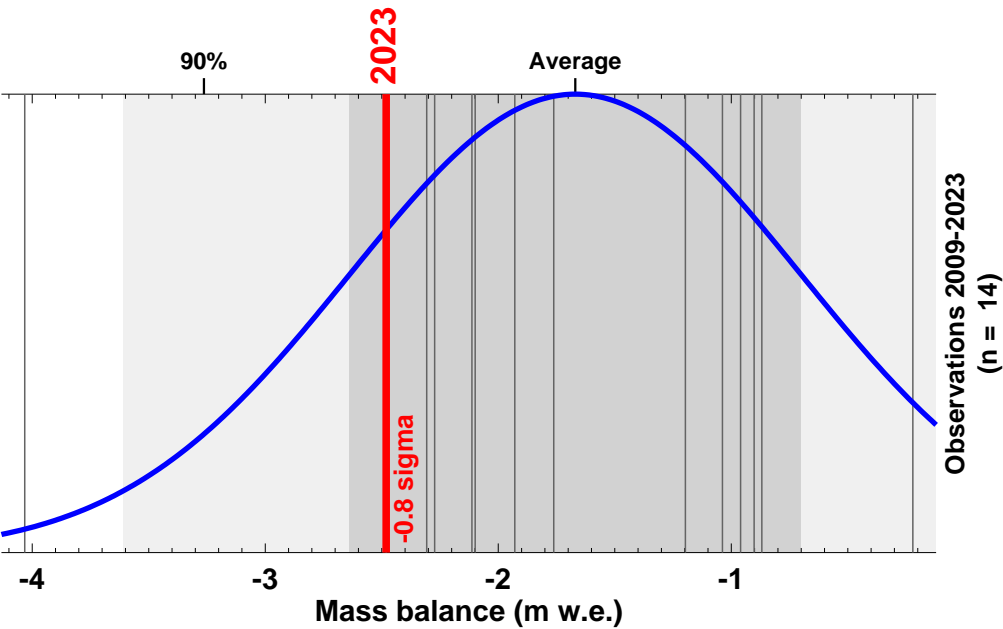

Glacier de la Plaine Morte

Glacier-wide ANNUAL mass balance (1.10.-30.9.)

Source: www.glamos.ch; principal investigator: M. Huss