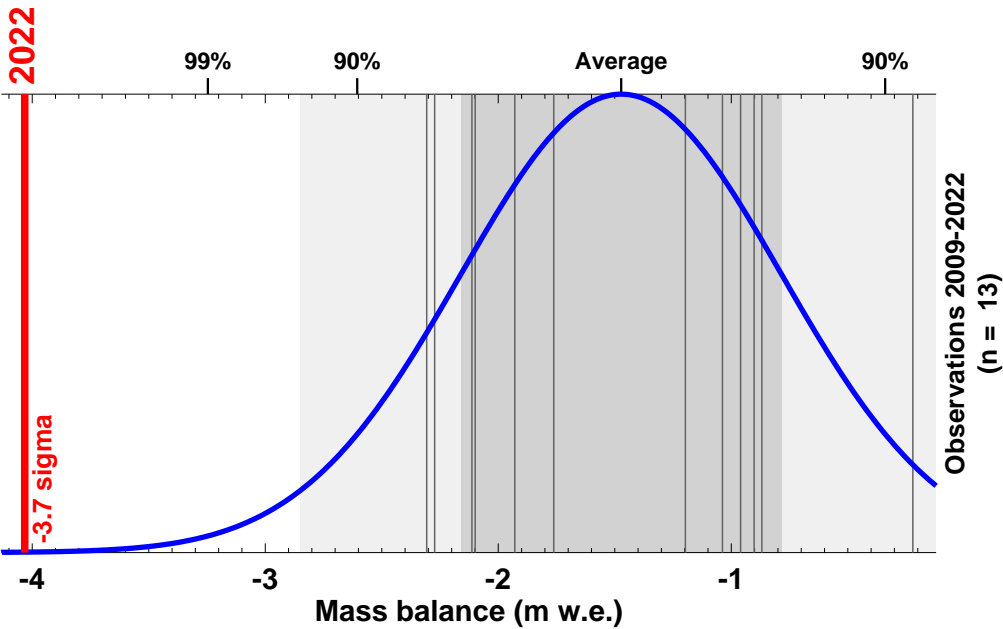

Glacier de la Plaine Morte

Glacier-wide ANNUAL mass balance (1.10.-30.9.)

Source: www.glamos.ch; principal investigator: M. Huss