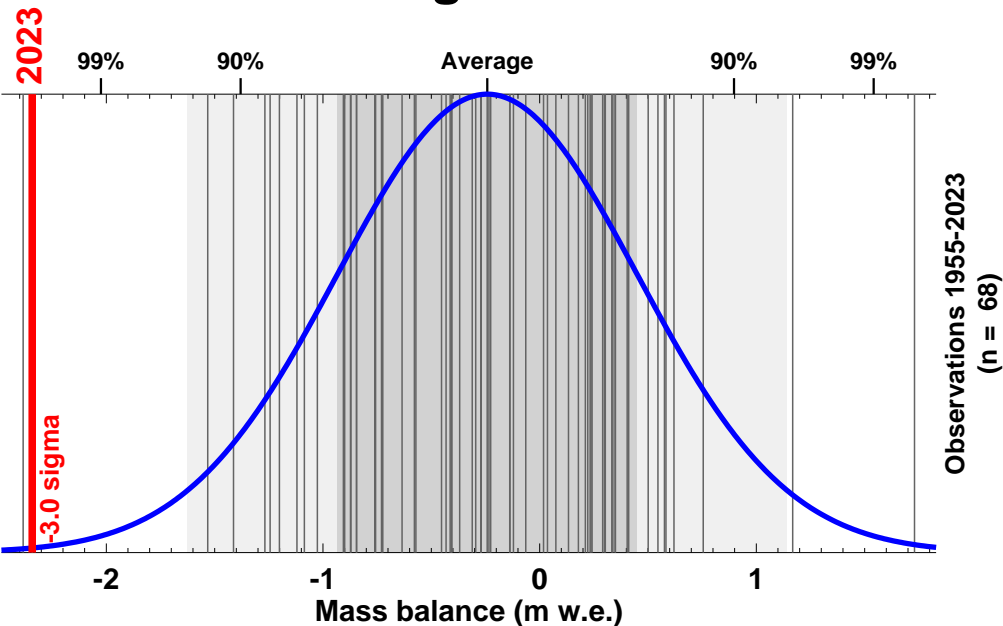

Grosser Aletschgletscher

Glacier-wide ANNUAL mass balance (1.10.-30.9.)

Source: www.glamos.ch; principal investigator: M. Huss

Allalingletscher

Glacier-wide ANNUAL mass balance (1.10.-30.9.)

Source: www.glamos.ch; principal investigator: A. Bauder