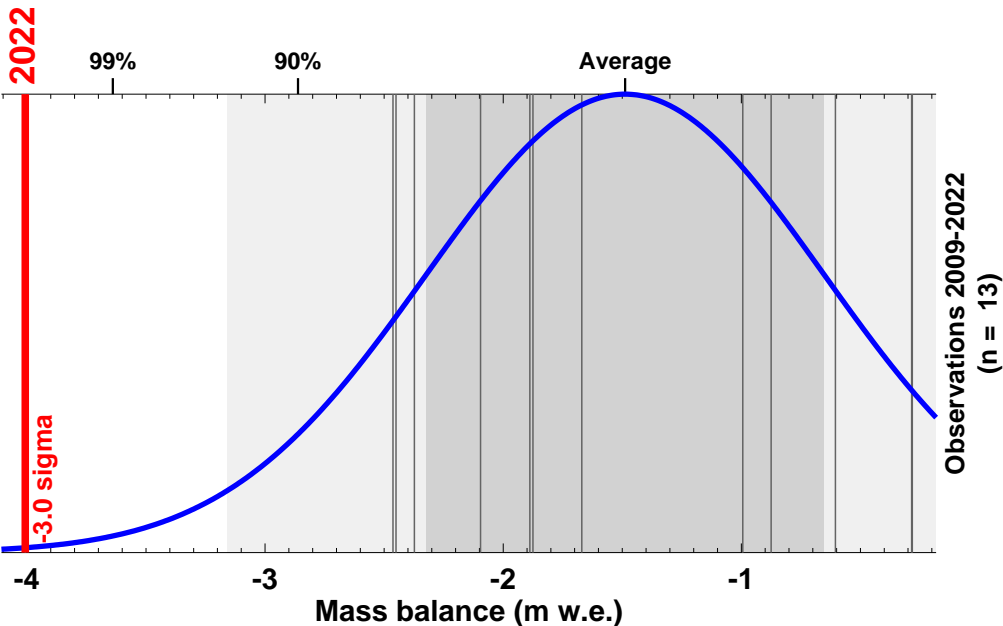

Glacier du Tsanfleuron

Glacier-wide ANNUAL mass balance (1.10.-30.9.)

Source: www.glamos.ch; principal investigator: M. Fischer