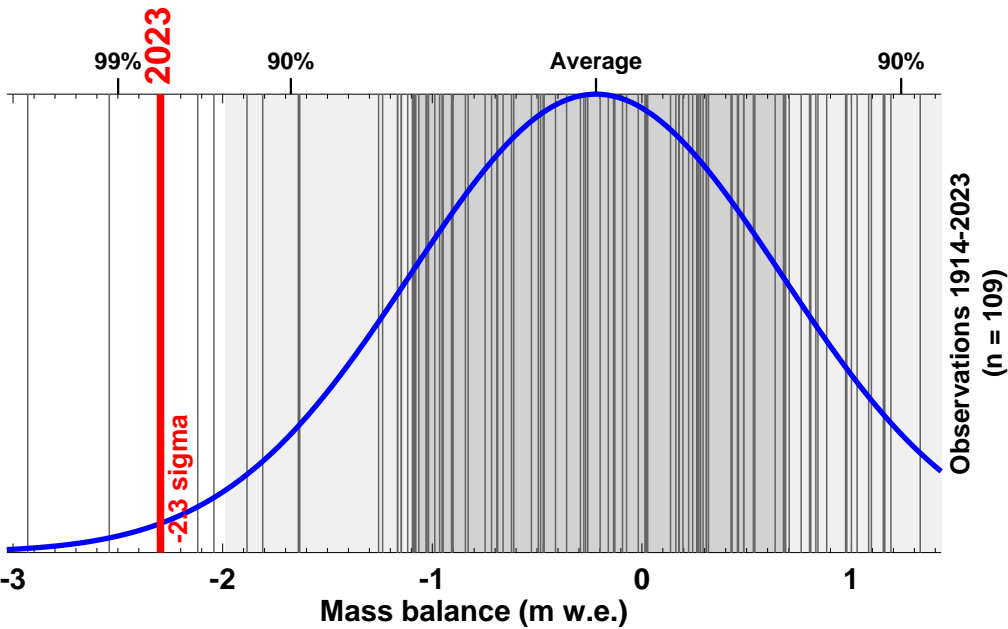

Claridenfirn

Glacier-wide ANNUAL mass balance (1.10.-30.9.)

Source: www.glamos.ch; principal investigator: U. Steinegger