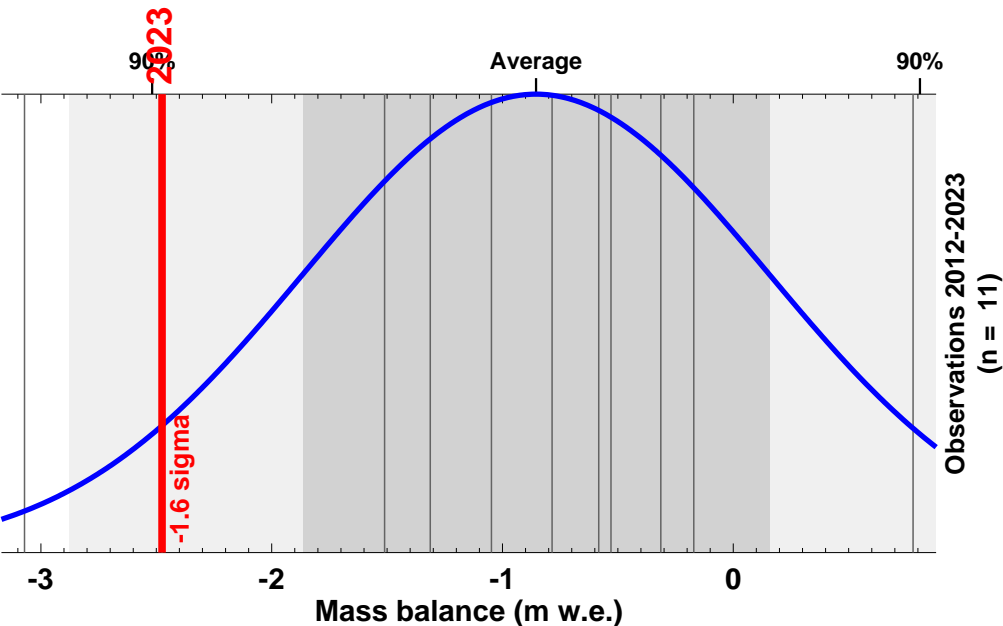

Griesgletscher

Glacier-wide ANNUAL mass balance (1.10.-30.9.)

Source: www.glamos.ch; principal investigator: M. Huss

Vadret dal Murtel

Glacier-wide ANNUAL mass balance (1.10.-30.9.)

Source: www.glamos.ch; principal investigator: M. Huss