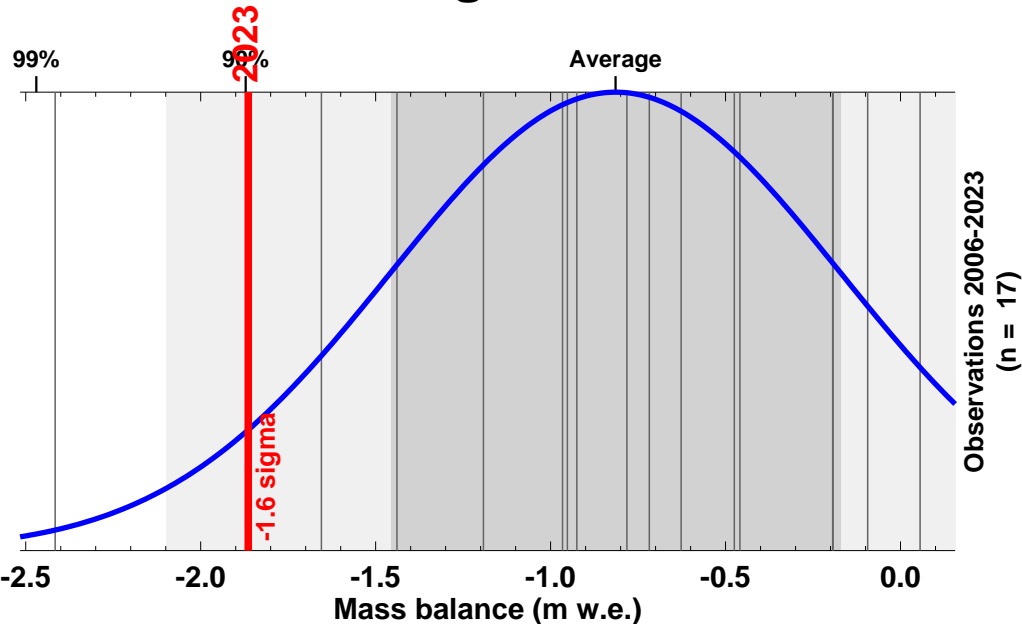

Rhonegletscher

Glacier-wide ANNUAL mass balance (1.10.-30.9.)

Source: www.glamos.ch; principal investigator: A. Bauder

Silvrettagletscher

Glacier-wide ANNUAL mass balance (1.10.-30.9.)

Source: www.glamos.ch; principal investigator: A. Bauder