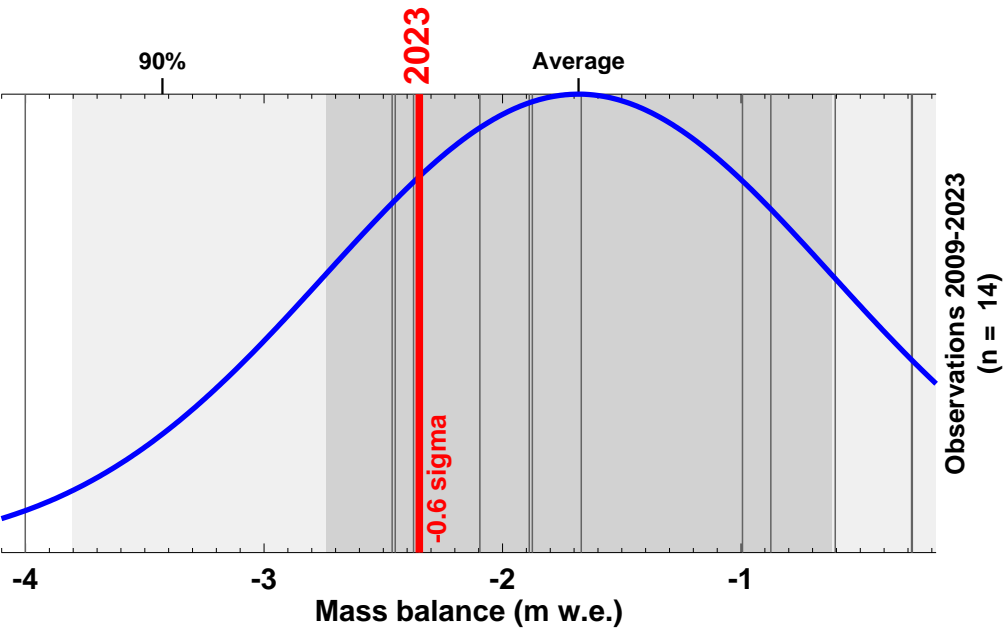

Glacier du Tsanfleuron

Glacier-wide ANNUAL mass balance (1.10.-30.9.)

Source: www.glamos.ch; principal investigator: M. Fischer