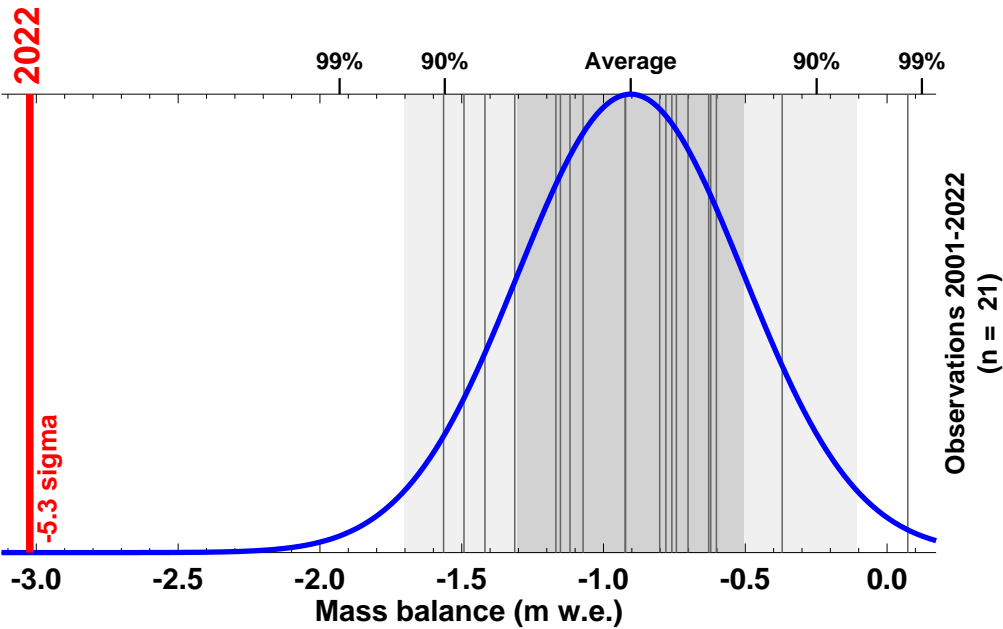

Vadret Pers

Glacier-wide ANNUAL mass balance (1.10.-30.9.)

Source: www.glamos.ch; principal investigator: M. Huss, A. Linsbauer