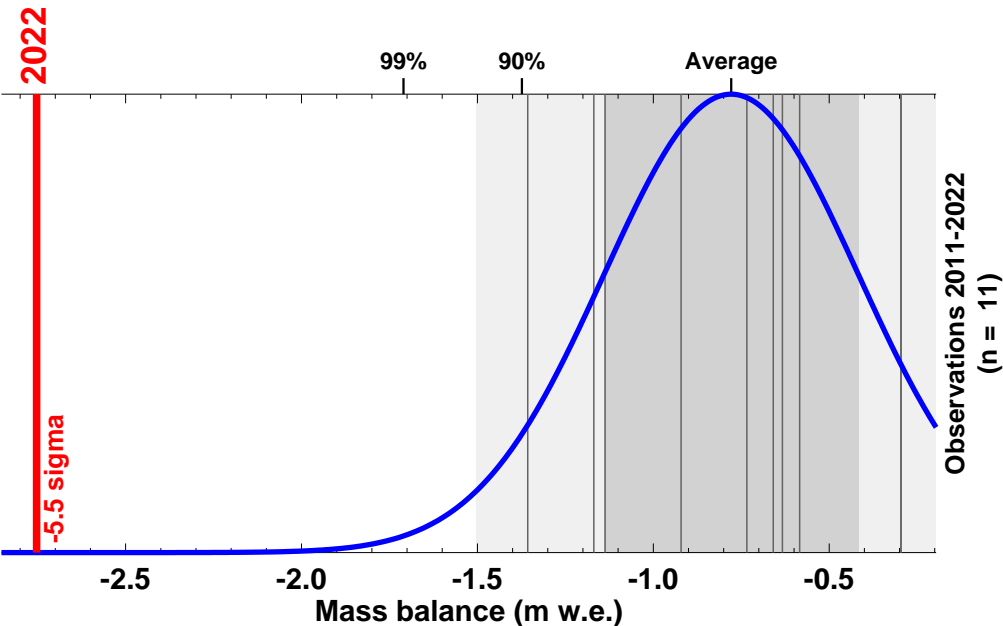

Sankt Annafirn

Glacier-wide ANNUAL mass balance (1.10.-30.9.)

Source: www.glamos.ch; principal investigator: M. Huss