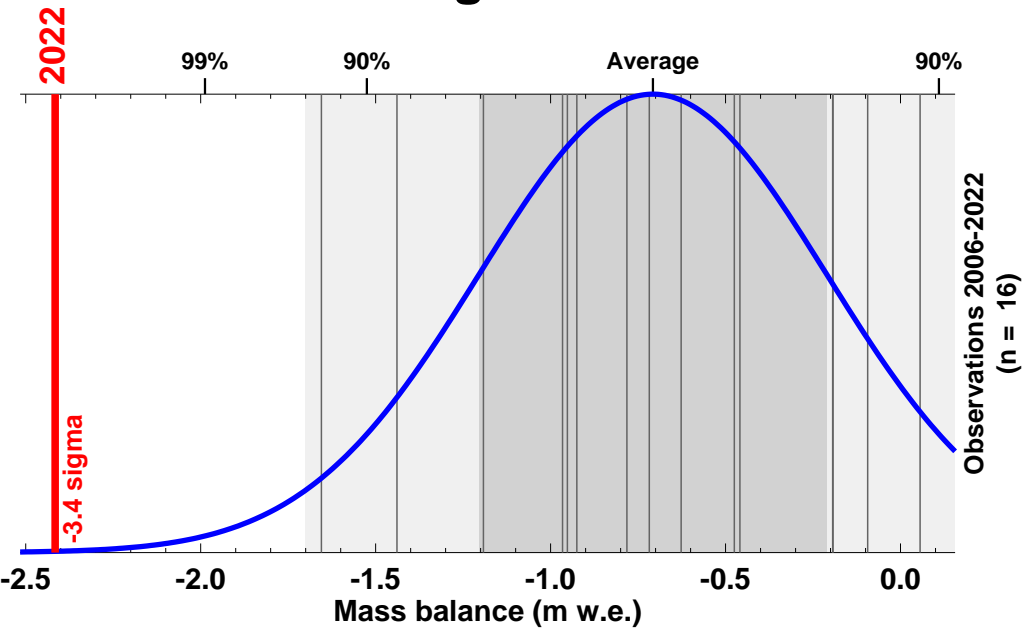

Rhonegletscher

Glacier-wide ANNUAL mass balance (1.10.-30.9.)

Source: www.glamos.ch; principal investigator: A. Bauder

Silvrettagletscher

Glacier-wide ANNUAL mass balance (1.10.-30.9.)

Source: www.glamos.ch; principal investigator: A. Bauder