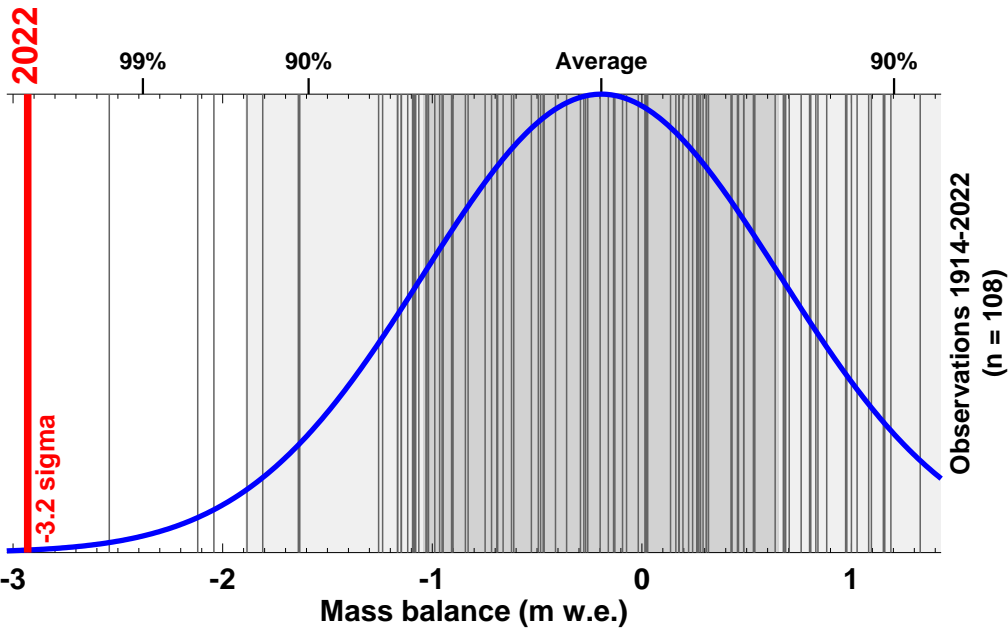

Claridenfirn

Glacier-wide ANNUAL mass balance (1.10.-30.9.)

Source: www.glamos.ch; principal investigator: U. Steinegger