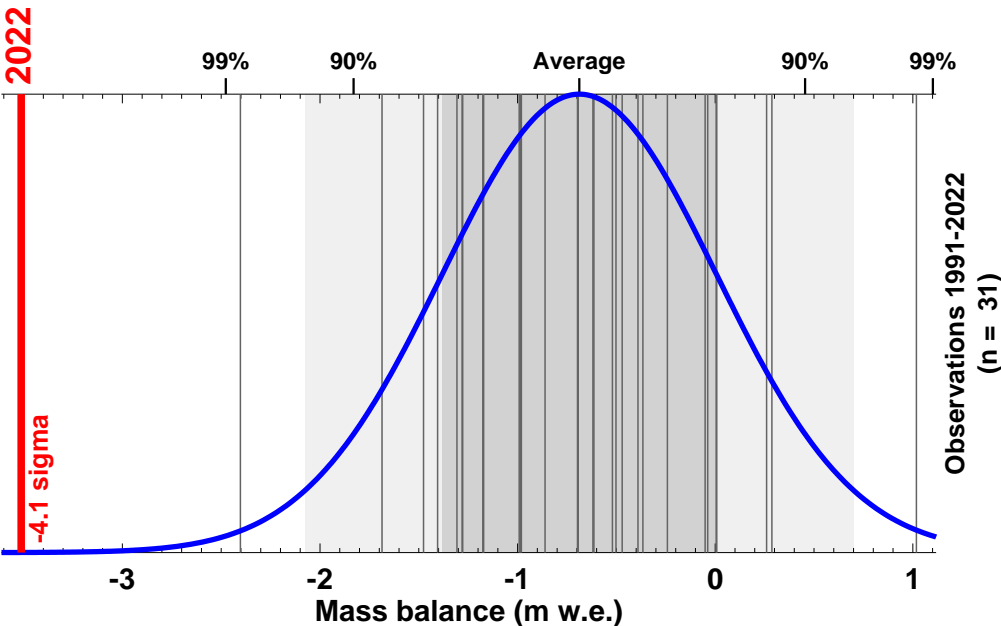

Ghiacciaio del Basodino

Glacier-wide ANNUAL mass balance (1.10.-30.9.)

Source: www.glamos.ch; principal investigator: G. Kappenberger