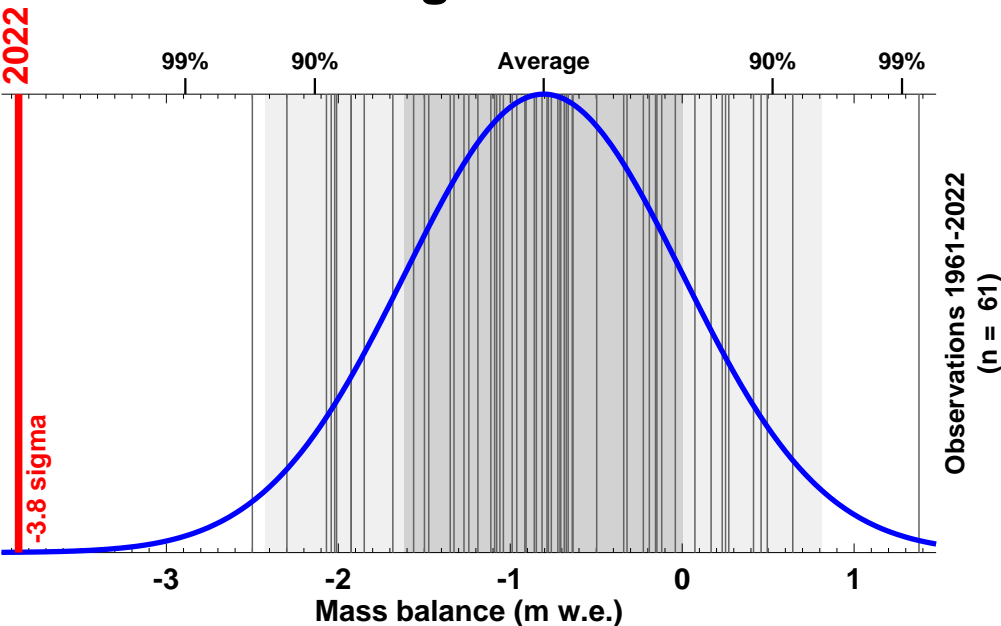

Findelgletscher

Glacier-wide ANNUAL mass balance (1.10.-30.9.)

Source: www.glamos.ch; principal investigator: M. Huss, A. Linsbauer

Glacier du Gietro

Glacier-wide ANNUAL mass balance (1.10.-30.9.)

Source: www.glamos.ch; principal investigator: A. Bauder

Griesgletscher

Glacier-wide ANNUAL mass balance (1.10.-30.9.)

Source: www.glamos.ch; principal investigator: M. Huss

Vadret dal Murtel

Glacier-wide ANNUAL mass balance (1.10.-30.9.)

Source: www.glamos.ch; principal investigator: M. Huss