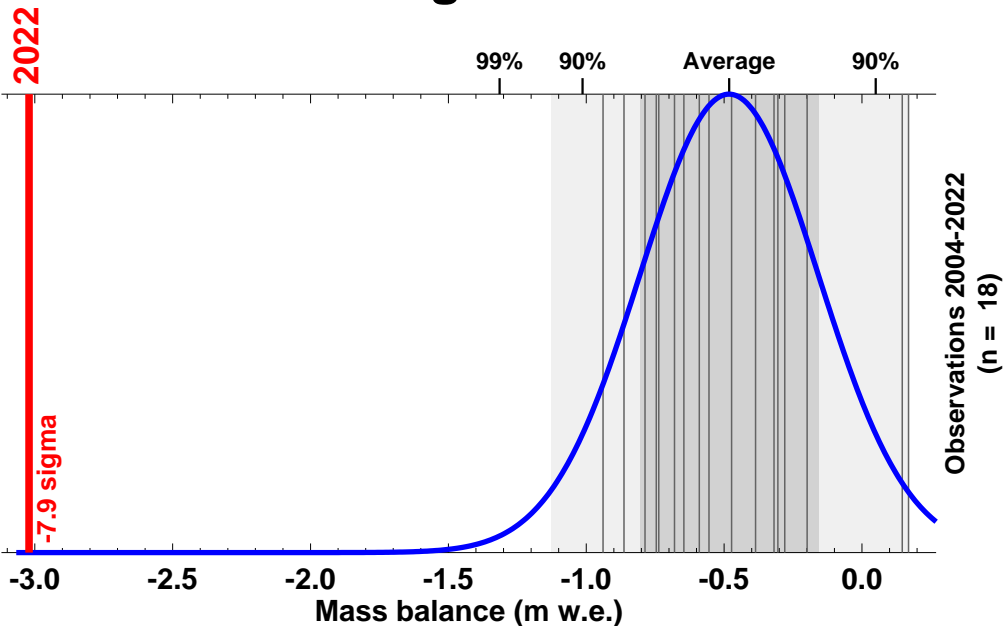

Findelgletscher

Glacier-wide ANNUAL mass balance (1.10.-30.9.)

Source: www.glamos.ch; principal investigator: M. Huss, A. Linsbauer