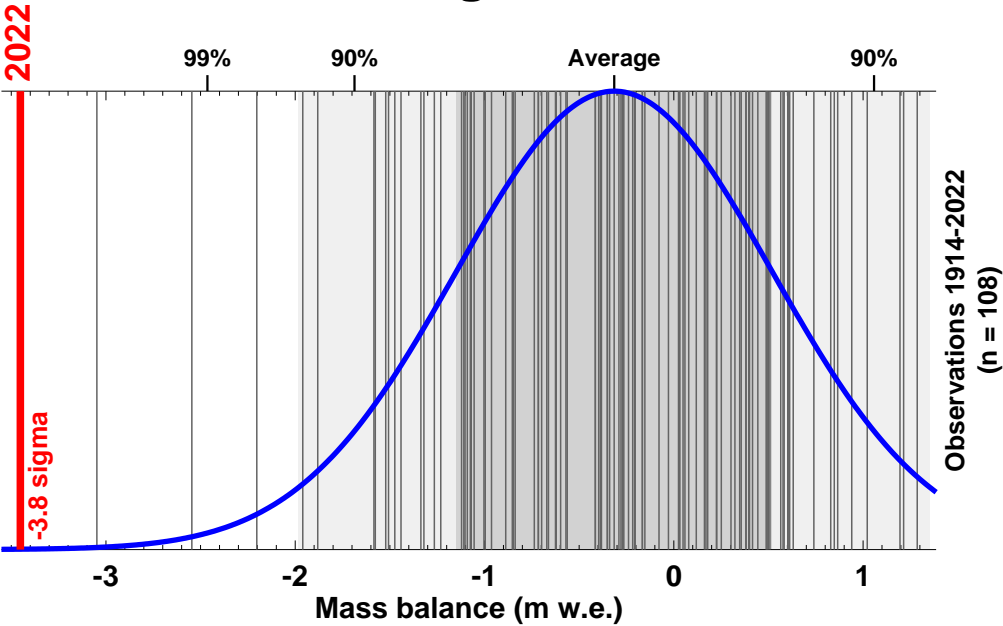

Vadret Pers

Glacier-wide ANNUAL mass balance (1.10.-30.9.)

Source: www.glamos.ch; principal investigator: M. Huss, A. Linsbauer

Glacier de la Plaine Morte

Glacier-wide ANNUAL mass balance (1.10.-30.9.)

Source: www.glamos.ch; principal investigator: M. Huss

Rhonegletscher

Glacier-wide ANNUAL mass balance (1.10.-30.9.)

Source: www.glamos.ch; principal investigator: A. Bauder

Silvrettagletscher

Glacier-wide ANNUAL mass balance (1.10.-30.9.)

Source: www.glamos.ch; principal investigator: A. Bauder