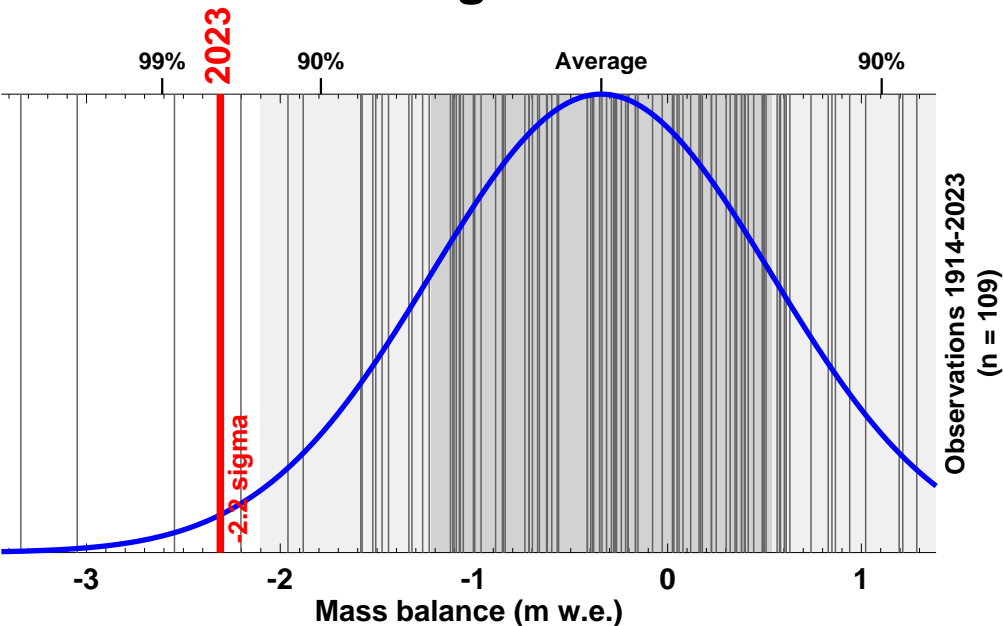

Griesgletscher

Glacier-wide ANNUAL mass balance (1.10.-30.9.)

Source: www.glamos.ch; principal investigator: M. Huss

Vadret dal Murtel

Glacier-wide ANNUAL mass balance (1.10.-30.9.)

Source: www.glamos.ch; principal investigator: M. Huss

Vadret Pers

Glacier-wide ANNUAL mass balance (1.10.-30.9.)

Source: www.glamos.ch; principal investigator: M. Huss, A. Linsbauer

Glacier de la Plaine Morte

Glacier-wide ANNUAL mass balance (1.10.-30.9.)

Source: www.glamos.ch; principal investigator: M. Huss

Rhonegletscher

Glacier-wide ANNUAL mass balance (1.10.-30.9.)

Source: www.glamos.ch; principal investigator: A. Bauder

Silvrettagletscher

Glacier-wide ANNUAL mass balance (1.10.-30.9.)

Source: www.glamos.ch; principal investigator: A. Bauder