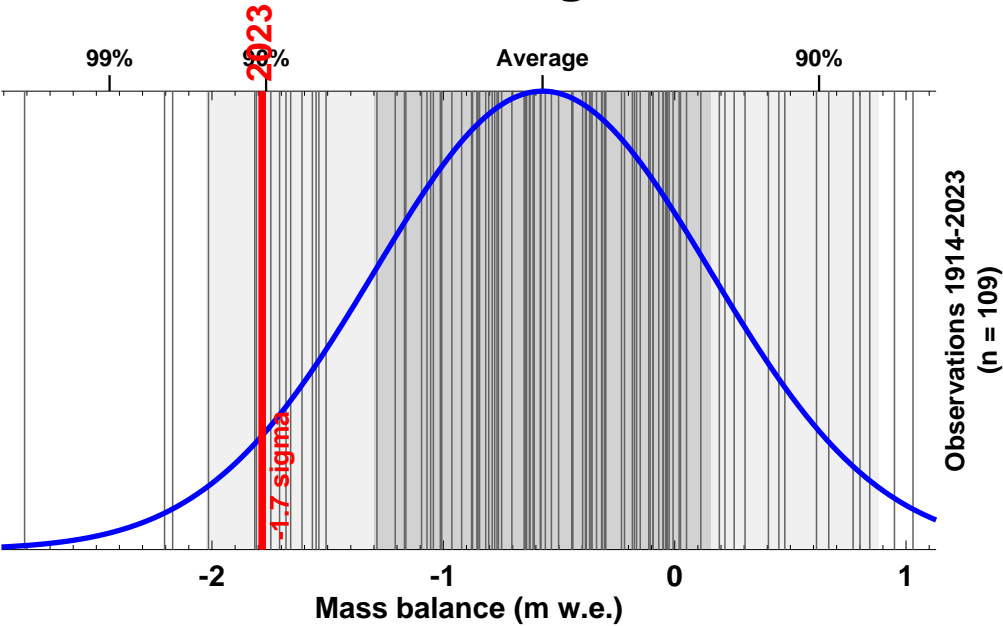

Grosser Aletschgletscher

Glacier-wide ANNUAL mass balance (1.10.-30.9.)

Source: www.glamos.ch; principal investigator: M. Huss

Allalingletscher

Glacier-wide ANNUAL mass balance (1.10.-30.9.)

Source: www.glamos.ch; principal investigator: A. Bauder