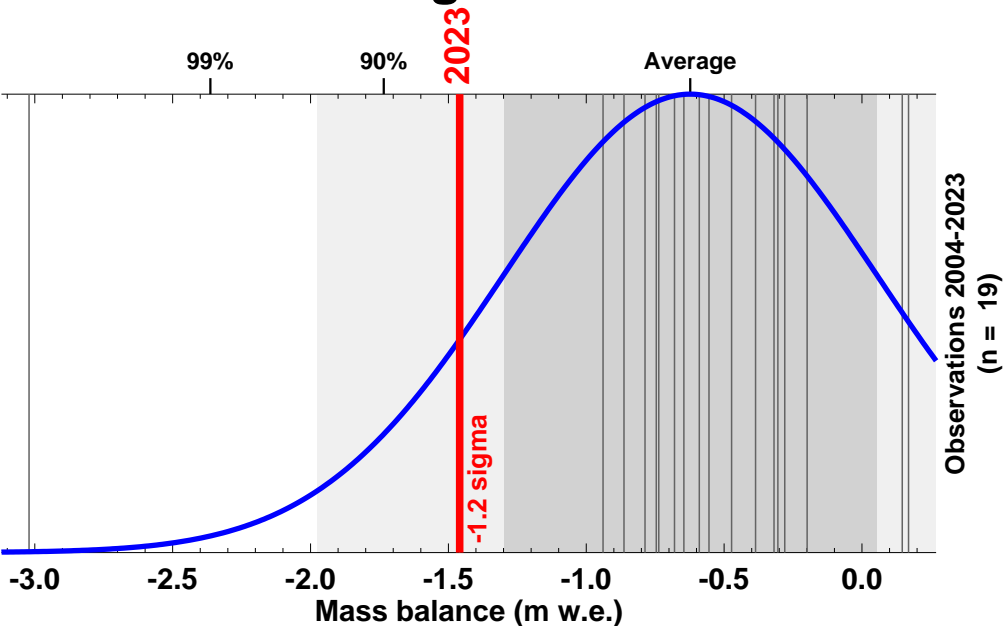

Findelgletscher

Glacier-wide ANNUAL mass balance (1.10.-30.9.)

Source: www.glamos.ch; principal investigator: M. Huss, A. Linsbauer