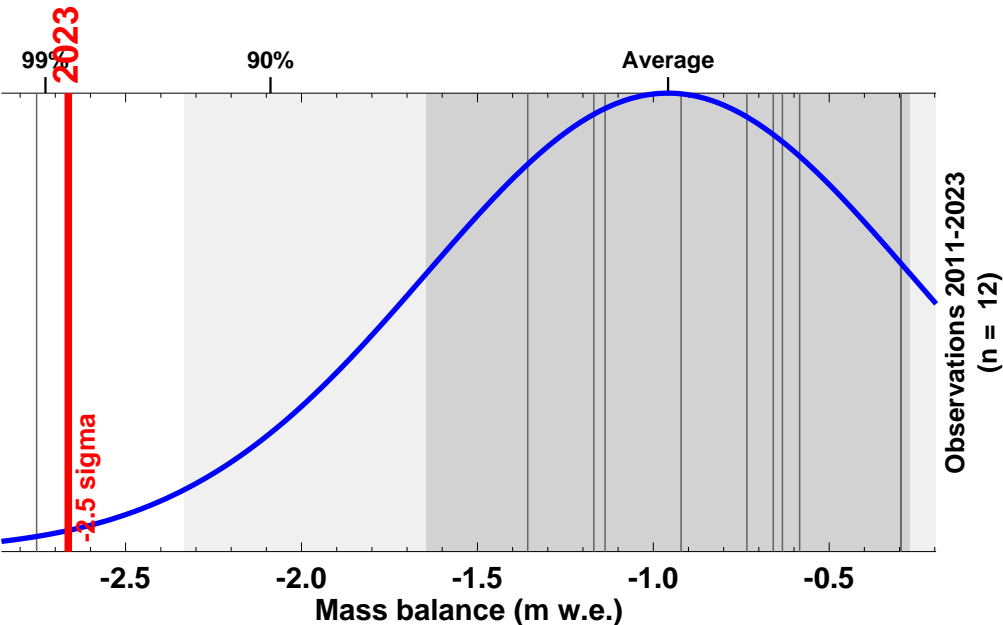

Sankt Annafirn

Glacier-wide ANNUAL mass balance (1.10.-30.9.)

Source: www.glamos.ch; principal investigator: M. Huss