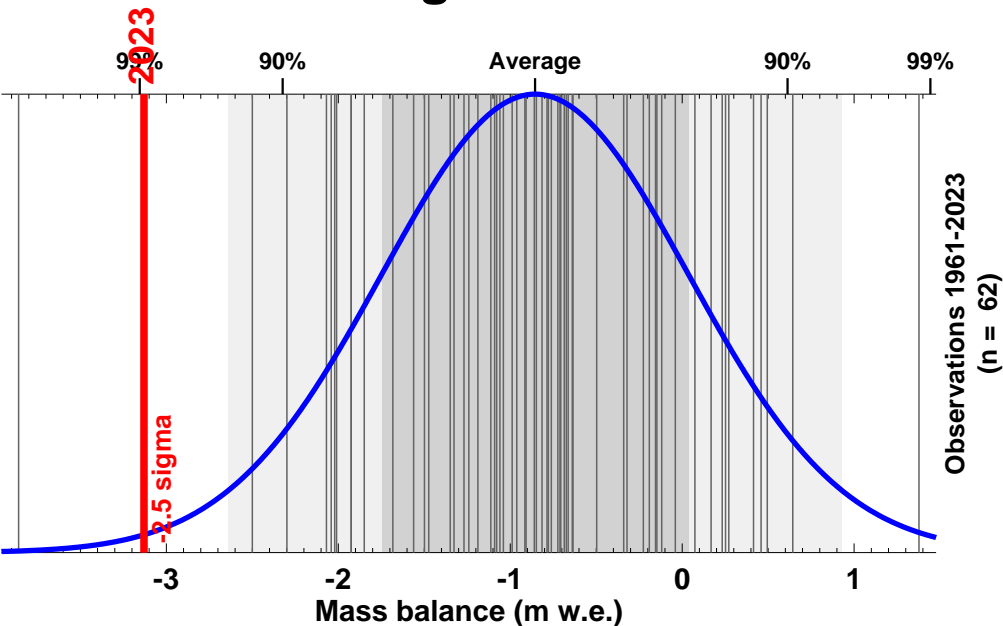

Findelgletscher

Glacier-wide ANNUAL mass balance (1.10.-30.9.)

Source: www.glamos.ch; principal investigator: M. Huss, A. Linsbauer

Glacier du Gietro

Glacier-wide ANNUAL mass balance (1.10.-30.9.)

Source: www.glamos.ch; principal investigator: A. Bauder

Griesgletscher

Glacier-wide ANNUAL mass balance (1.10.-30.9.)

Source: www.glamos.ch; principal investigator: M. Huss

Vadret dal Murtel

Glacier-wide ANNUAL mass balance (1.10.-30.9.)

Source: www.glamos.ch; principal investigator: M. Huss