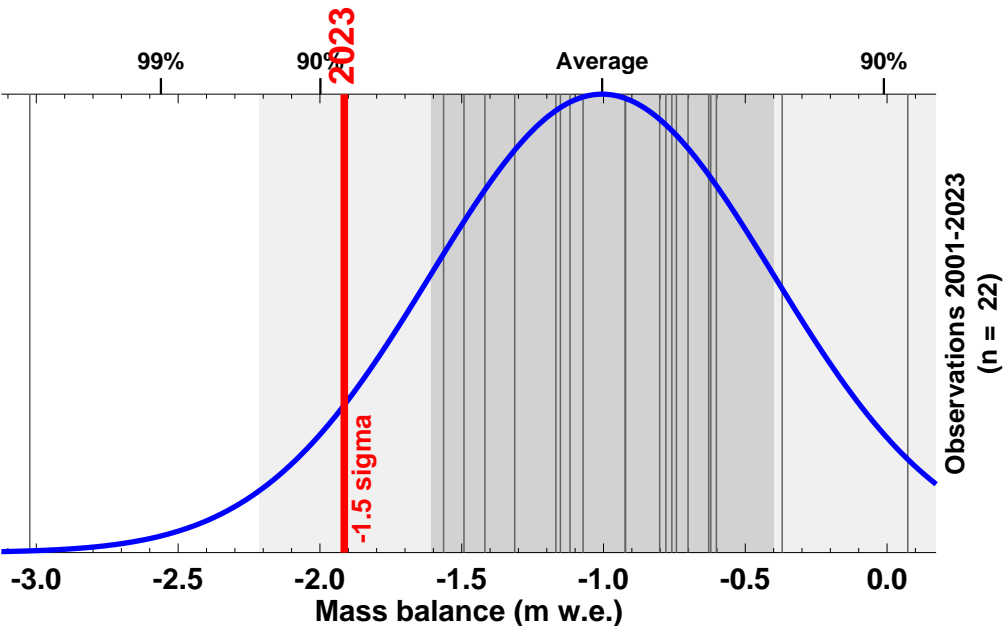

Vadret Pers

Glacier-wide ANNUAL mass balance (1.10.-30.9.)

Source: www.glamos.ch; principal investigator: M. Huss, A. Linsbauer