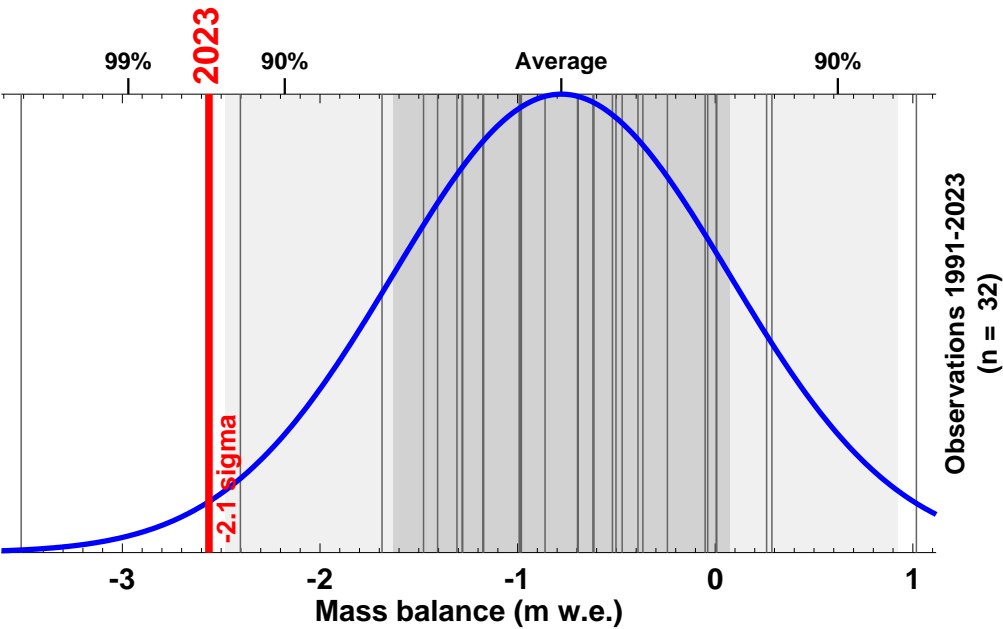

Ghiacciaio del Basodino

Glacier-wide ANNUAL mass balance (1.10.-30.9.)

Source: www.glamos.ch; principal investigator: G. Kappenberger