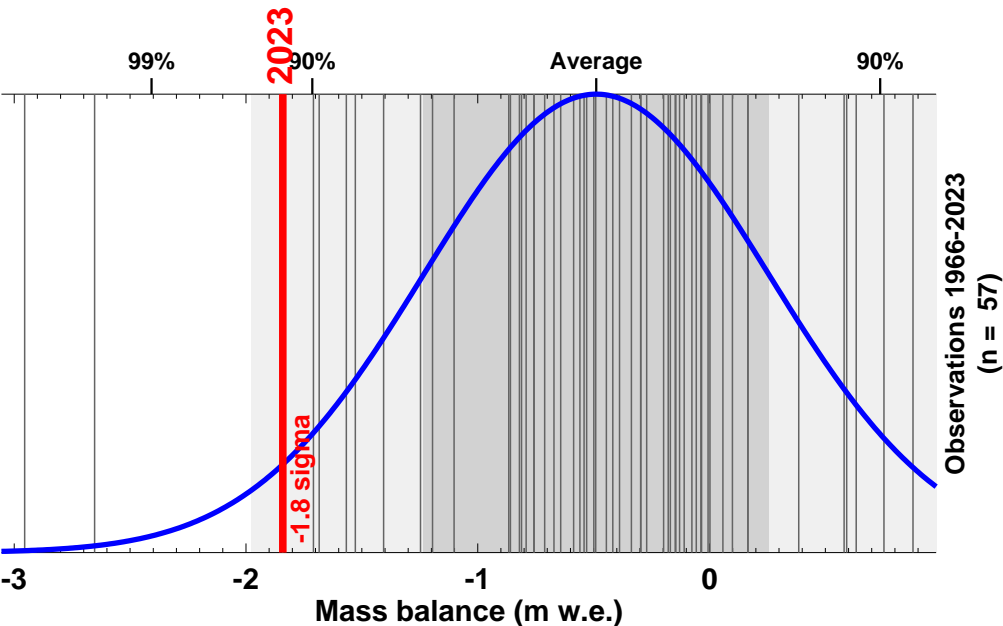

Glacier du Gietro

Glacier-wide ANNUAL mass balance (1.10.-30.9.)

Source: www.glamos.ch; principal investigator: A. Bauder