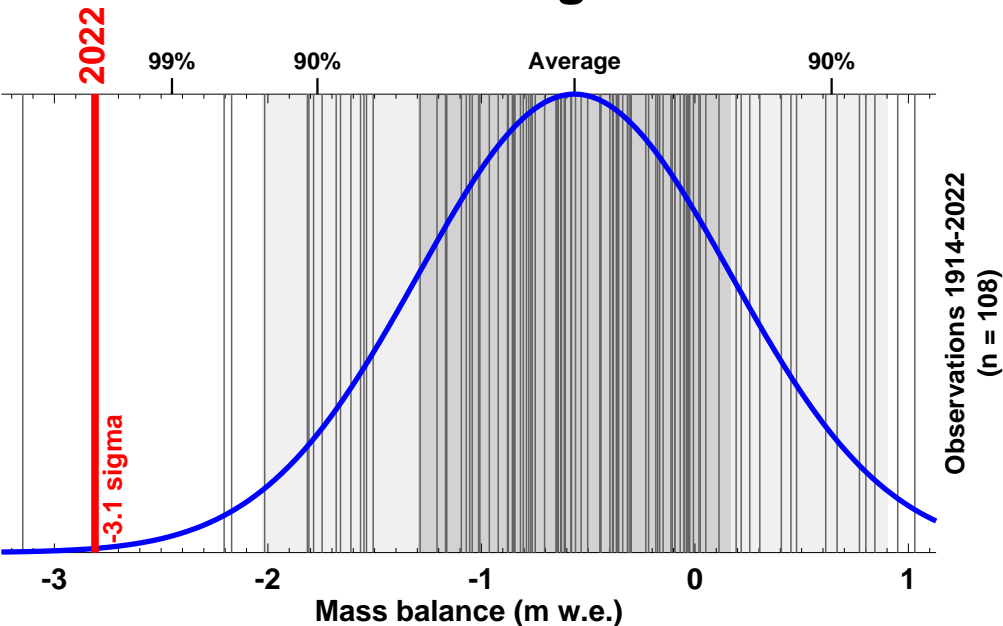

Grosser Aletschgletscher

Glacier-wide ANNUAL mass balance (1.10.-30.9.)

Source: www.glamos.ch; principal investigator: M. Huss

Allalingsletscher

Glacier-wide ANNUAL mass balance (1.10.-30.9.)

Source: www.glamos.ch; principal investigator: A. Bauder