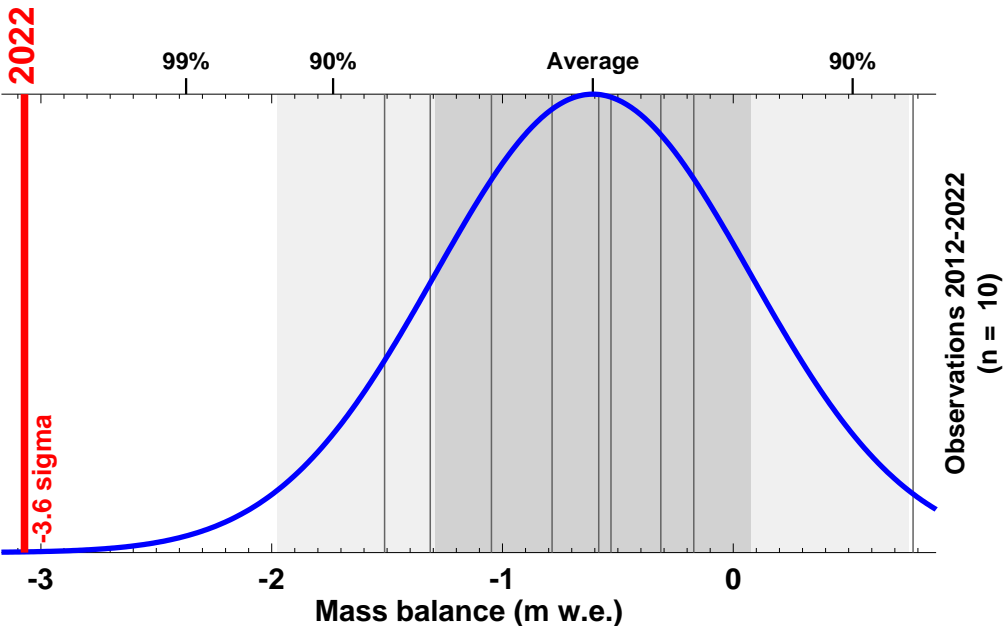

Vadret dal Murtel

Glacier-wide ANNUAL mass balance (1.10.-30.9.)

Source: www.glamos.ch; principal investigator: M. Huss