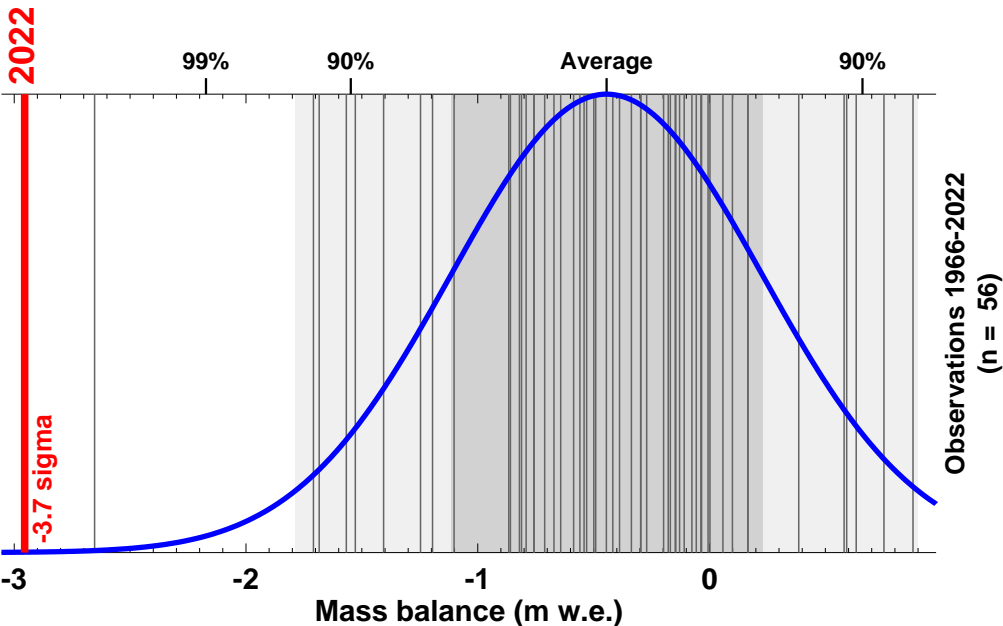

Glacier du Gietro

Glacier-wide ANNUAL mass balance (1.10.-30.9.)

Source: www.glamos.ch; principal investigator: A. Bauder