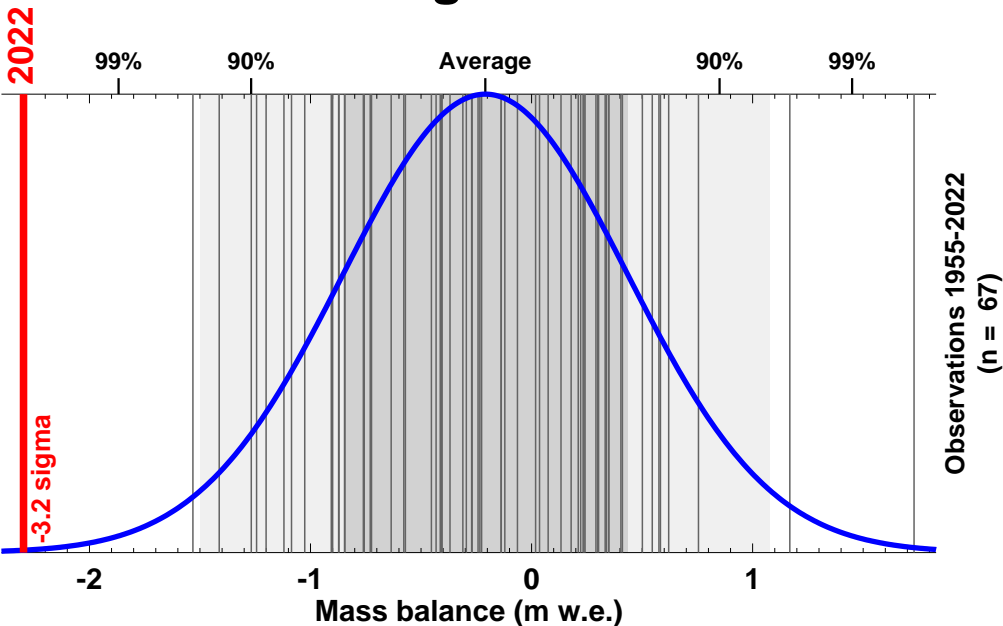

Grosser Aletschgletscher

Glacier-wide ANNUAL mass balance (1.10.-30.9.)

Source: www.glamos.ch; principal investigator: M. Huss

Allalingsletscher

Glacier-wide ANNUAL mass balance (1.10.-30.9.)

Source: www.glamos.ch; principal investigator: A. Bauder